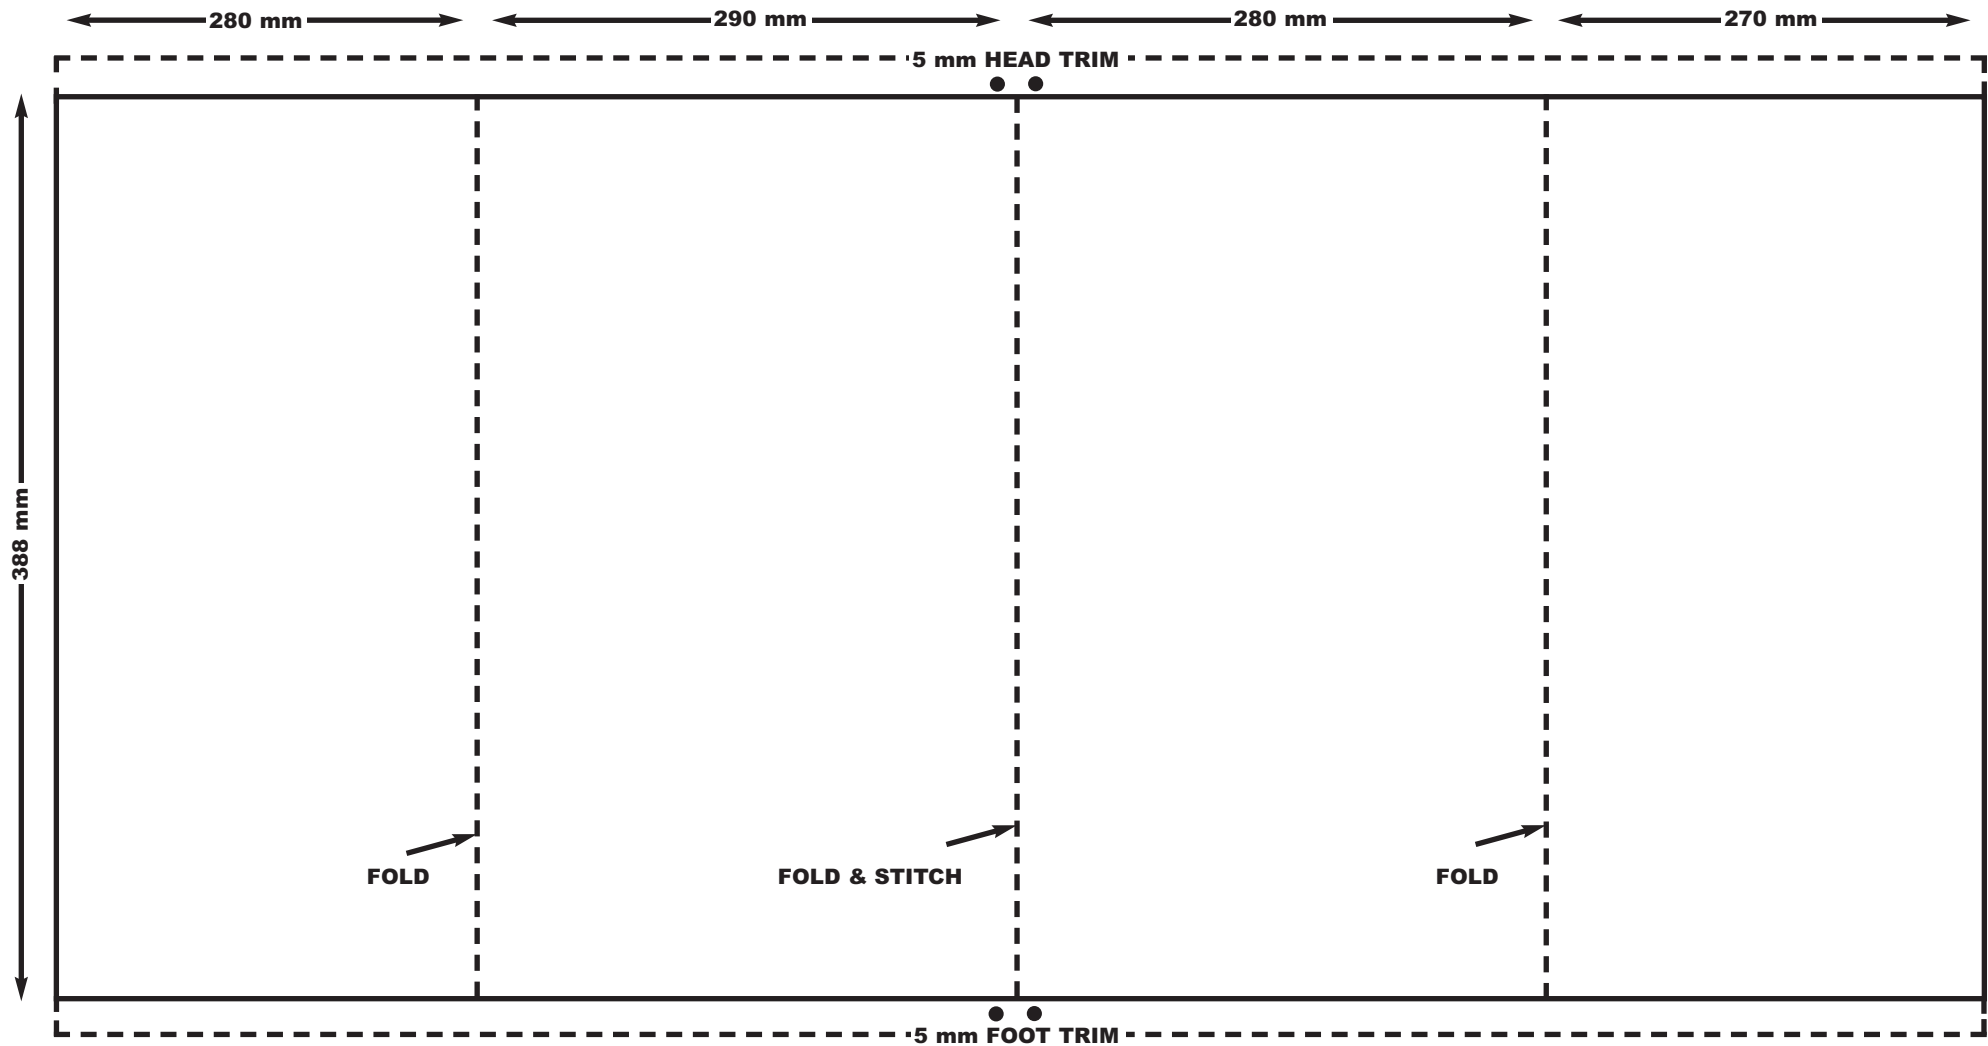

# 8pp Gatefold Bound Insert Financial Adviser and Investment Adviser

**Minimum paper weight 130 gsm**

- Spot glue, well within trim areas at head and foot - for binding purposes (will trim off)